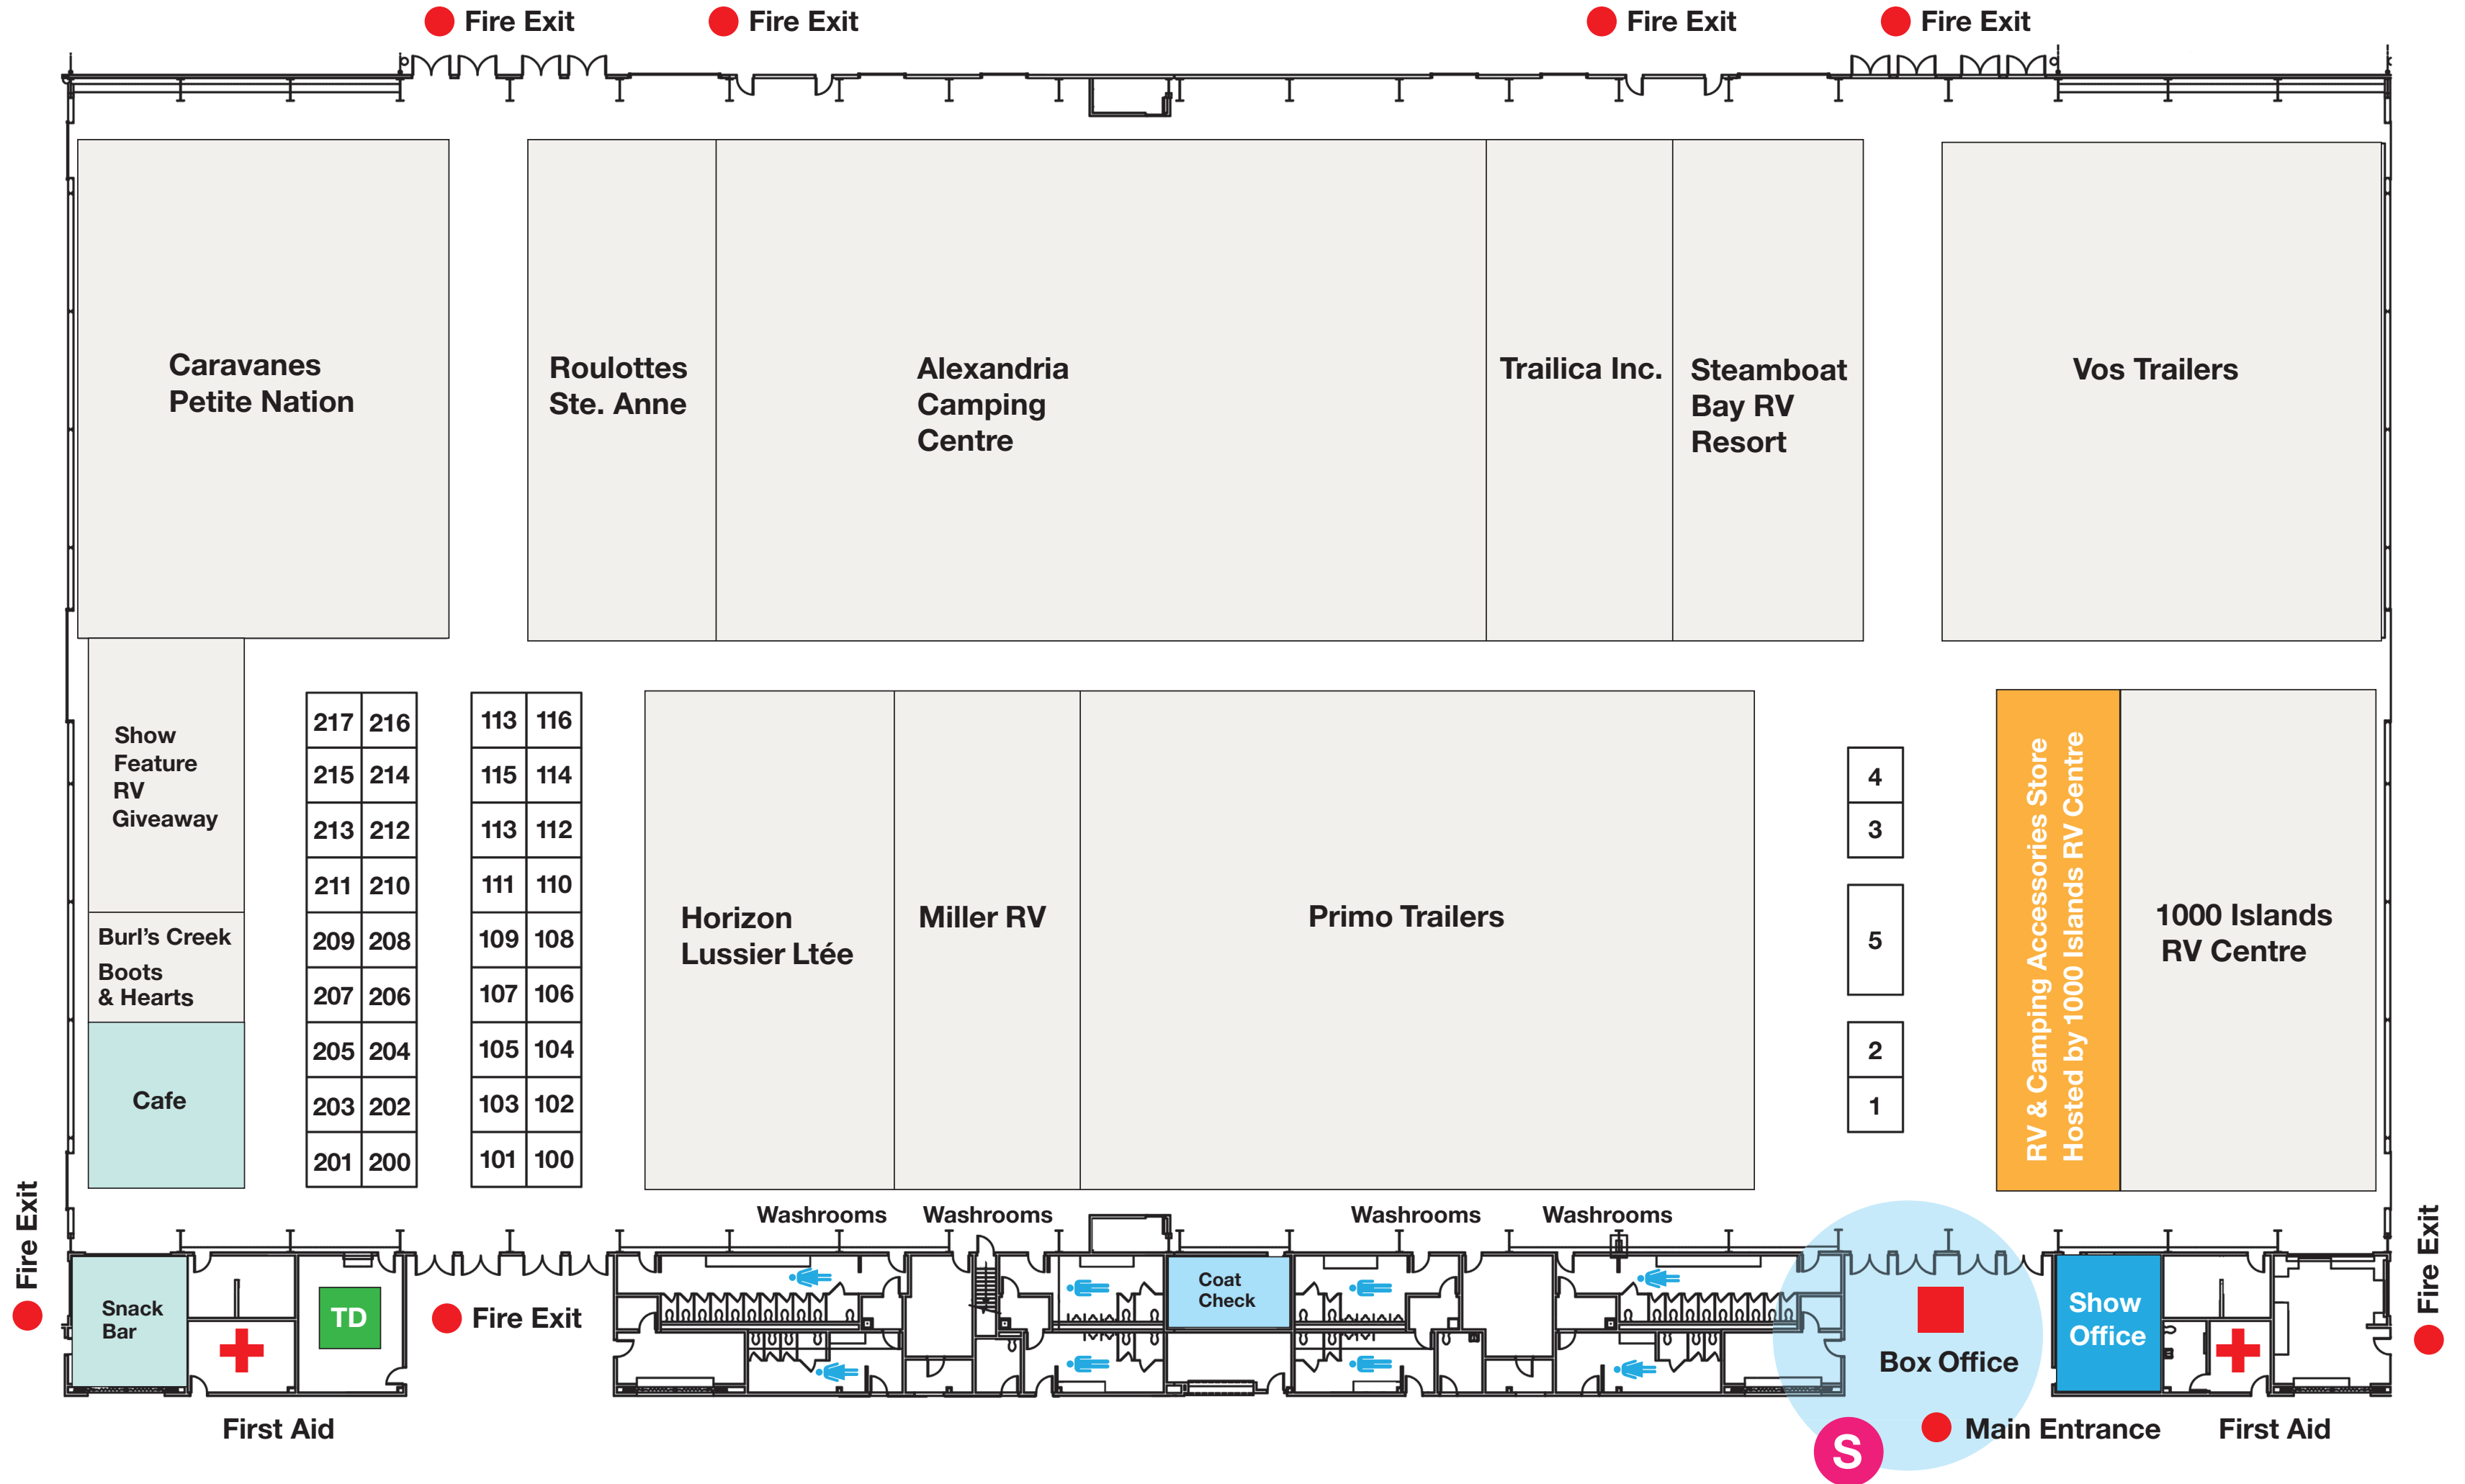

S

Seminars are located in Meeting Room A (off of main lobby) across from show floor entrance

Caravanes Petite Nation

Roulottes Ste. Anne

Alexandria Camping Centre

Trailica Inc. Steamboat Bay RV Resort

Vos Trailers

Miller RV

Primo Trailers

4
3
5
2
1

RV & Camping Accessories Store Hosted by 1000 Islands RV Centre

1000 Islands RV Centre

Snack Bar

TD

Washrooms

Washrooms

Washrooms

Washrooms

Coat Check

Box Office

Show Office

First Aid

S

Main Entrance

First Aid